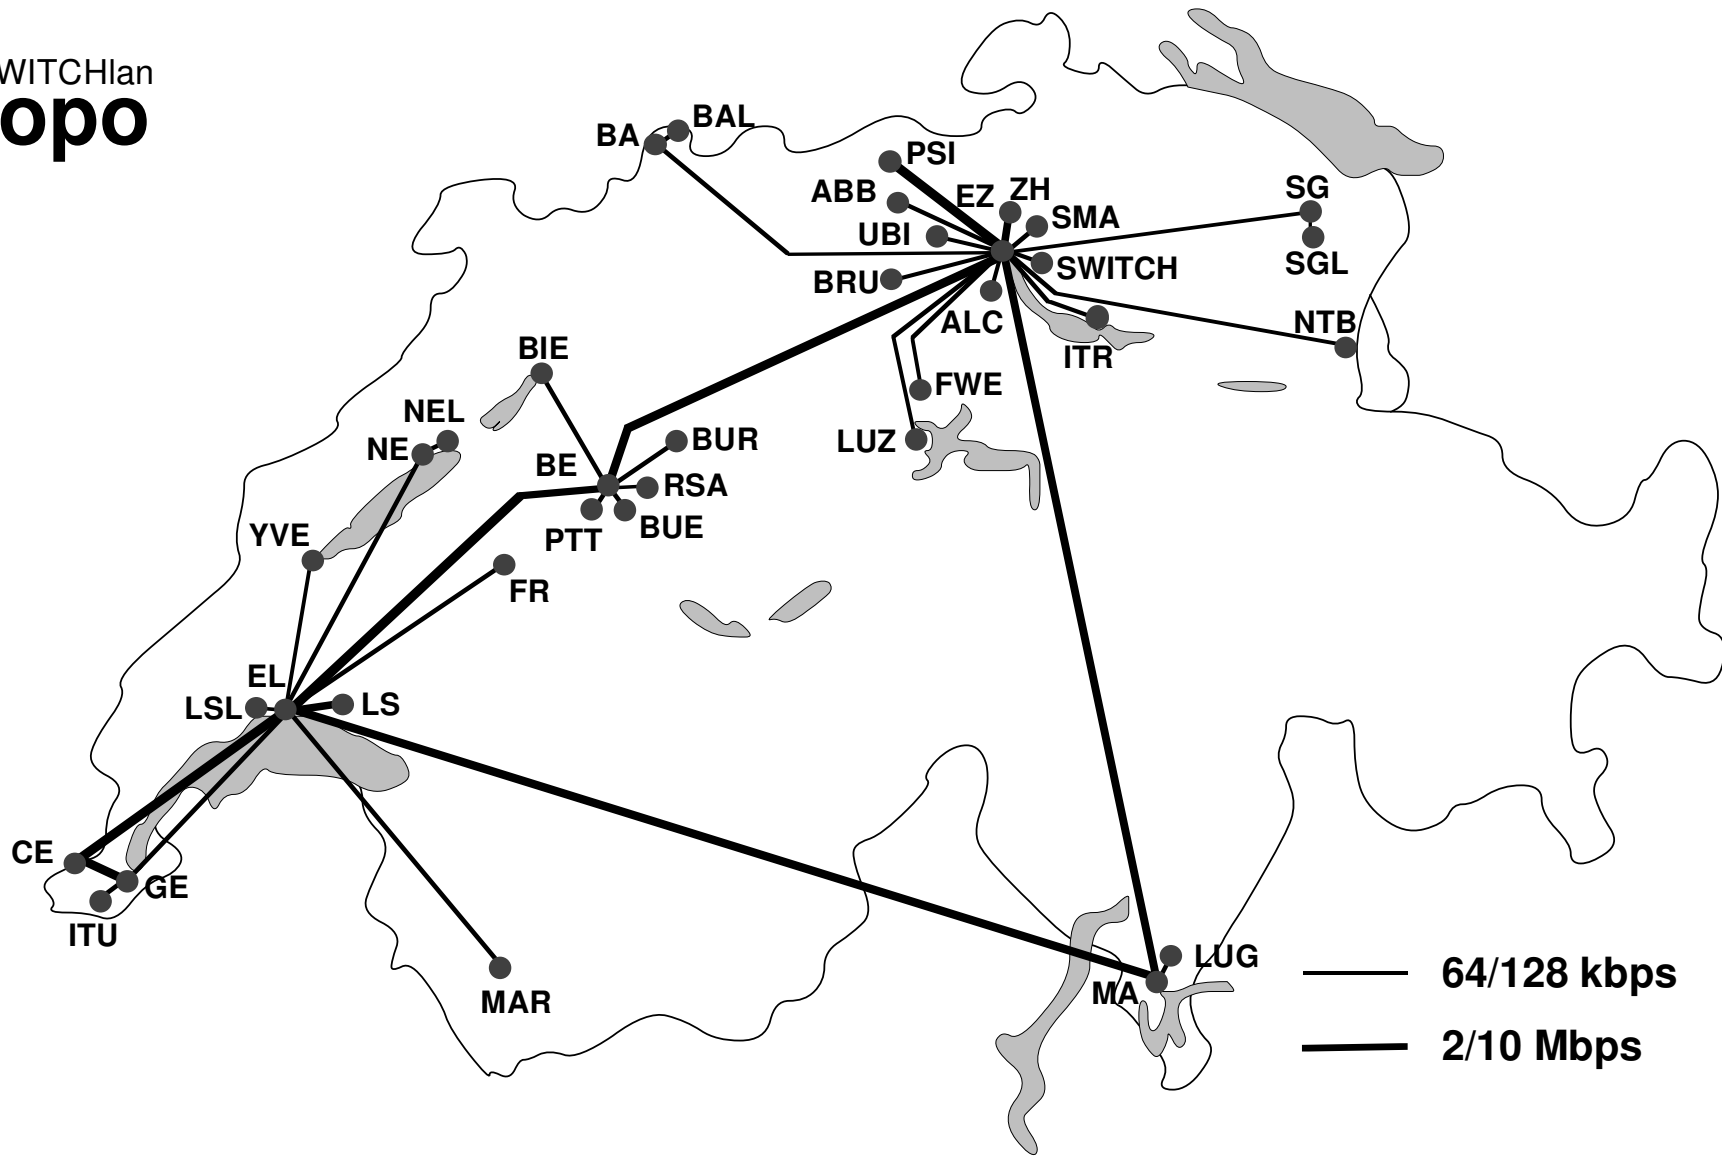

SWITCHlan topo

July 02. 92 © T. Stalder <stalder@switch.ch>

The PostScript™ version of this map can be fetched
by anonymous ftp from nic.switch.ch [130.59.1.40]
in the directory /network/SWITCHlan/map